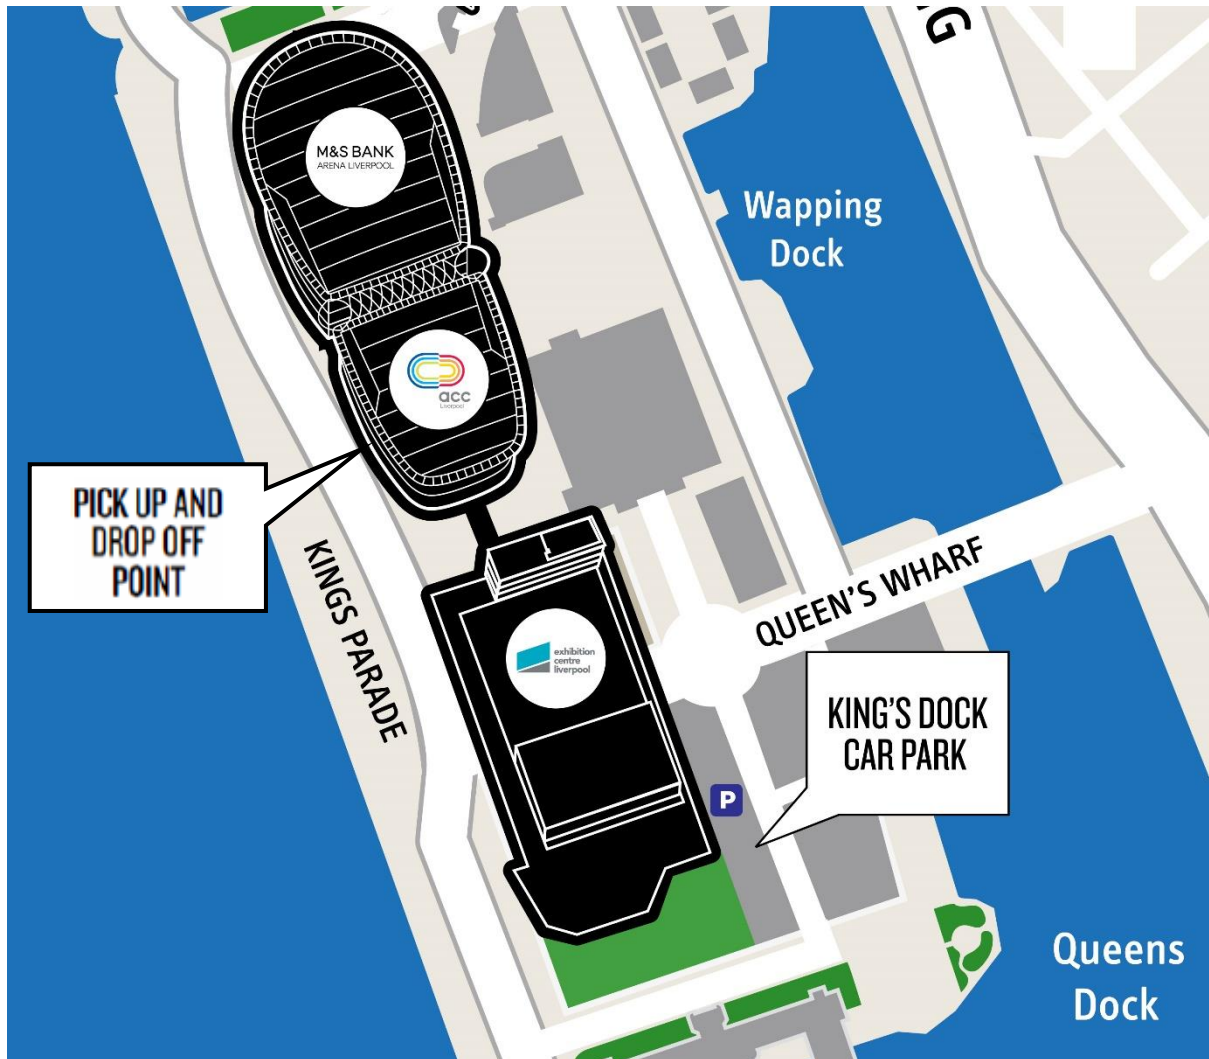

Joining Instructions

Exhibition Centre Liverpool

Kings Dock, Liverpool Waterfront, L3 4FP

For Sat Nav, please use L3 4BX.

Accessibility Information

We know everyone's accessibility needs are different, which is why having detailed, accurate information is so important. Our campus has been surveyed with AccessAble, and a detailed access report can be found within the link below, including accessible joining instructions to the Exhibition Centre.

<https://www.accessable.co.uk/acc-liverpool-group/the-acc-liverpool-group/access-guides/exhibition-centre-liverpool-atrium#030ed277-3d53-9c48-83d8-3d47870f5f19>